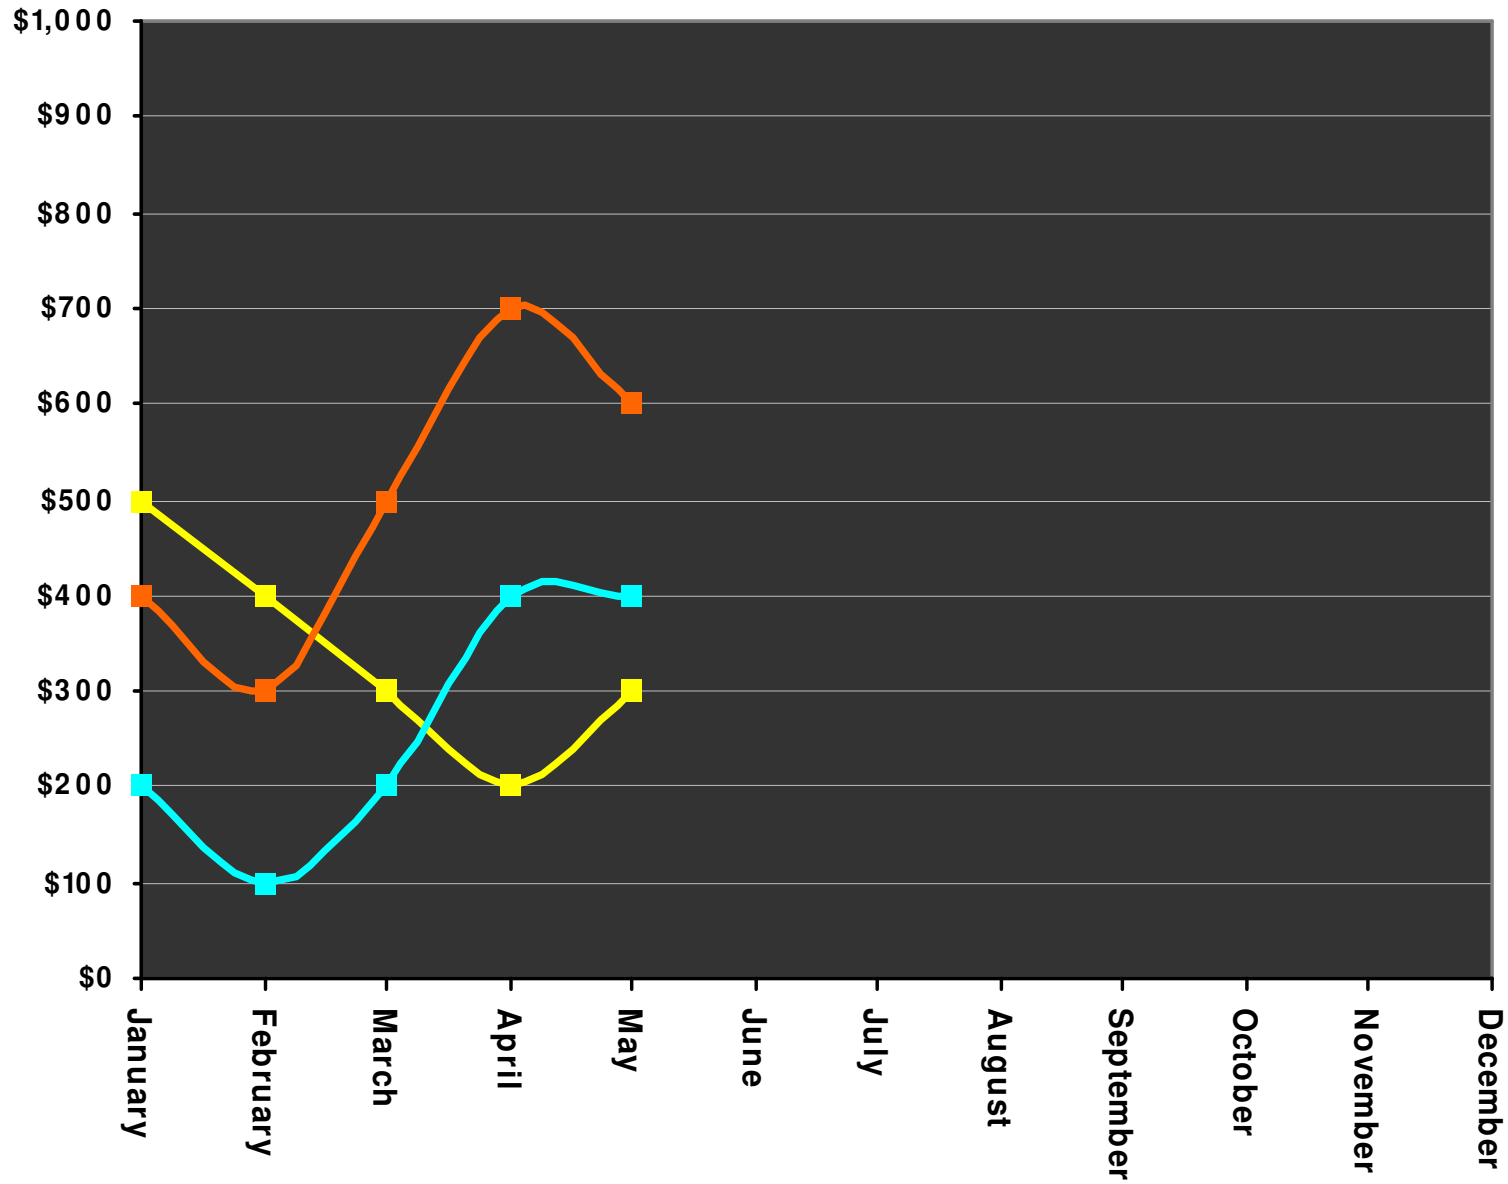

January

February

March

Prices this month
Banana Phone \$300
Honey Beer \$500
Higgs Research \$200

April

Prices this month
Banana Phone \$200
Honey Beer \$700
Higgs Research \$400

May

Prices this month
Banana Phone \$300
Honey Beer \$600
Higgs Research \$400

June

Prices this month
Banana Phone \$400
Honey Beer \$800
Higgs Research \$600

July

Prices this month
Banana Phone \$400
Honey Beer \$700
Higgs Research \$300

August

September

October

November

December