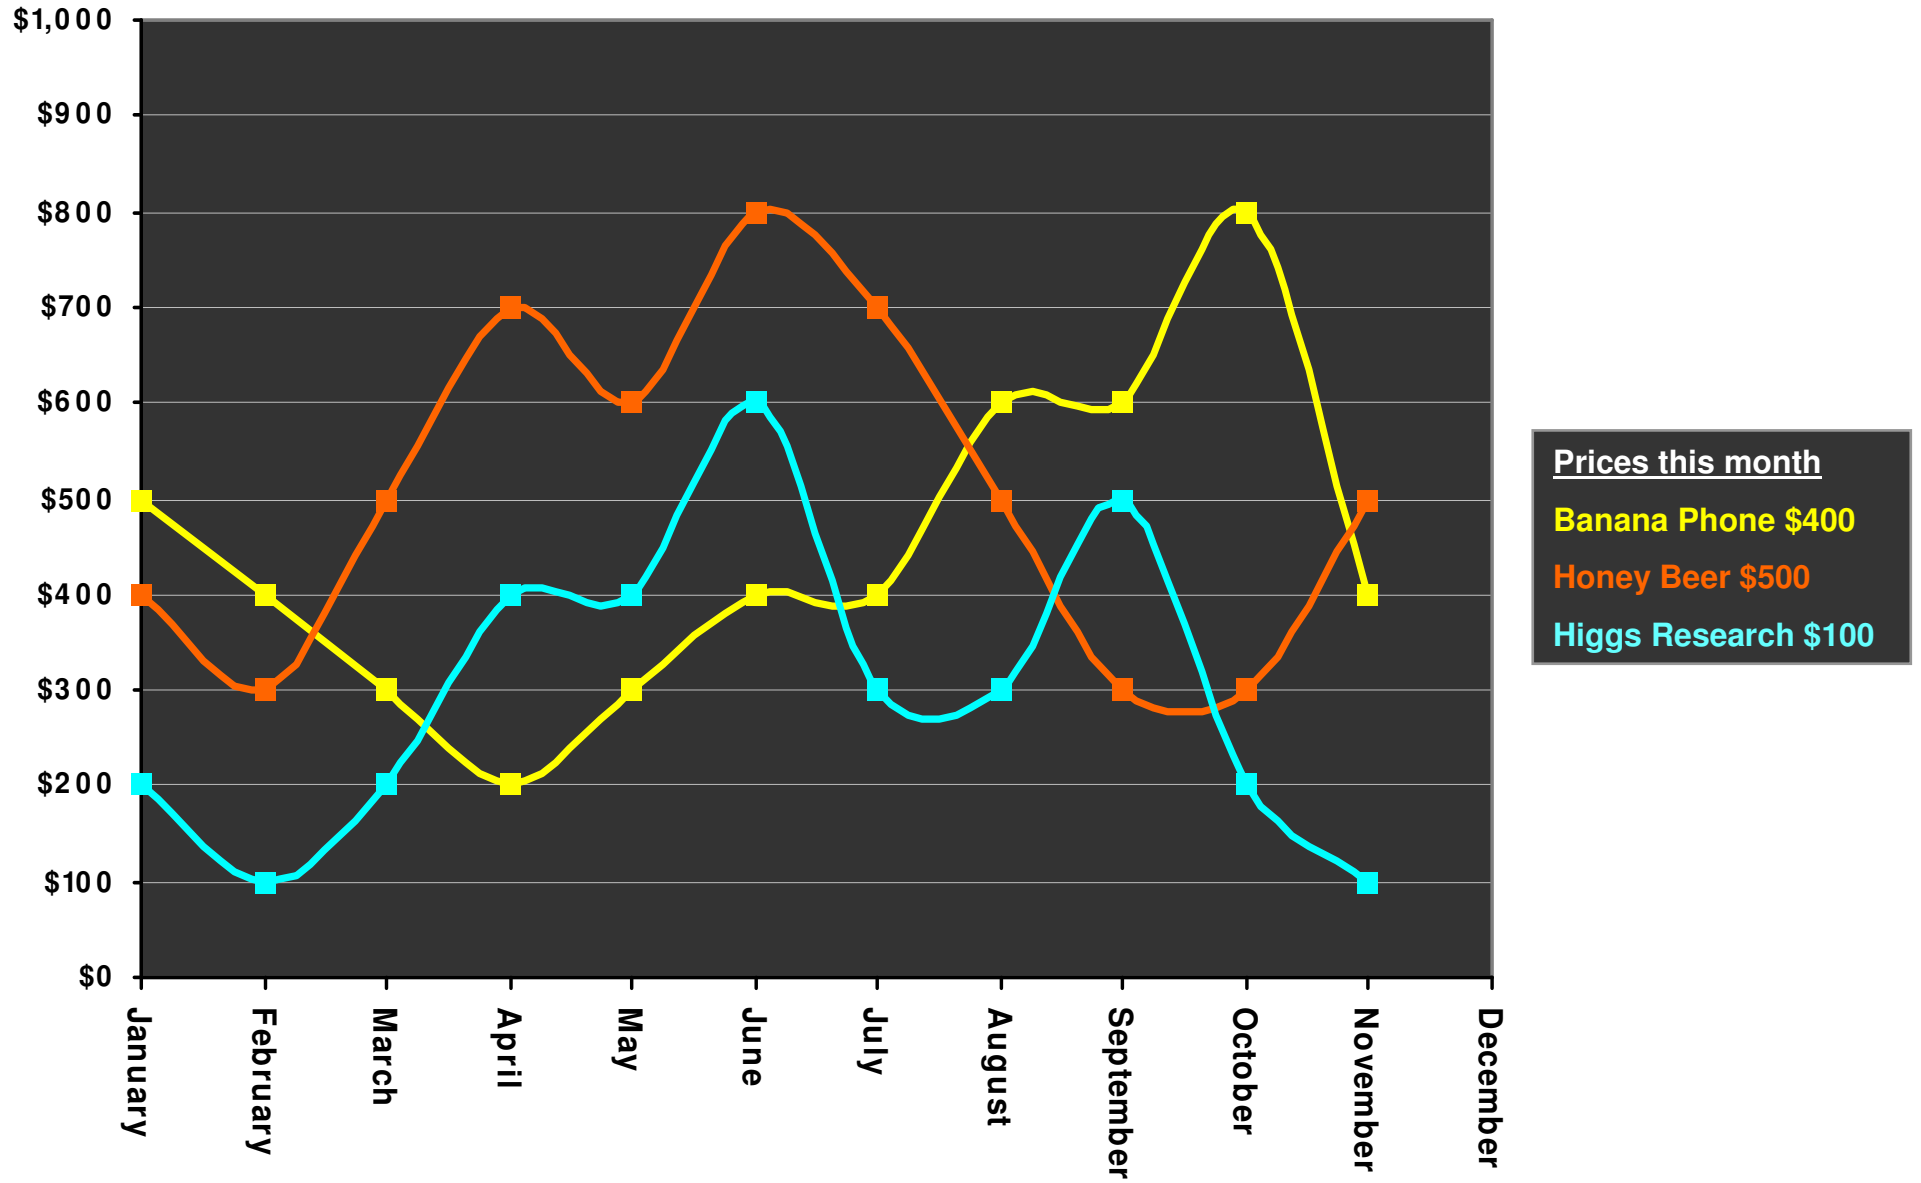

January

February

March

Prices this month
Banana Phone \$300
Honey Beer \$500
Higgs Research \$200

April

Prices this month
Banana Phone \$200
Honey Beer \$700
Higgs Research \$400

May

Prices this month
Banana Phone \$300
Honey Beer \$600
Higgs Research \$400

June

Prices this month
Banana Phone \$400
Honey Beer \$800
Higgs Research \$600

July

Prices this month
Banana Phone \$400
Honey Beer \$700
Higgs Research \$300

August

September

October

November

December