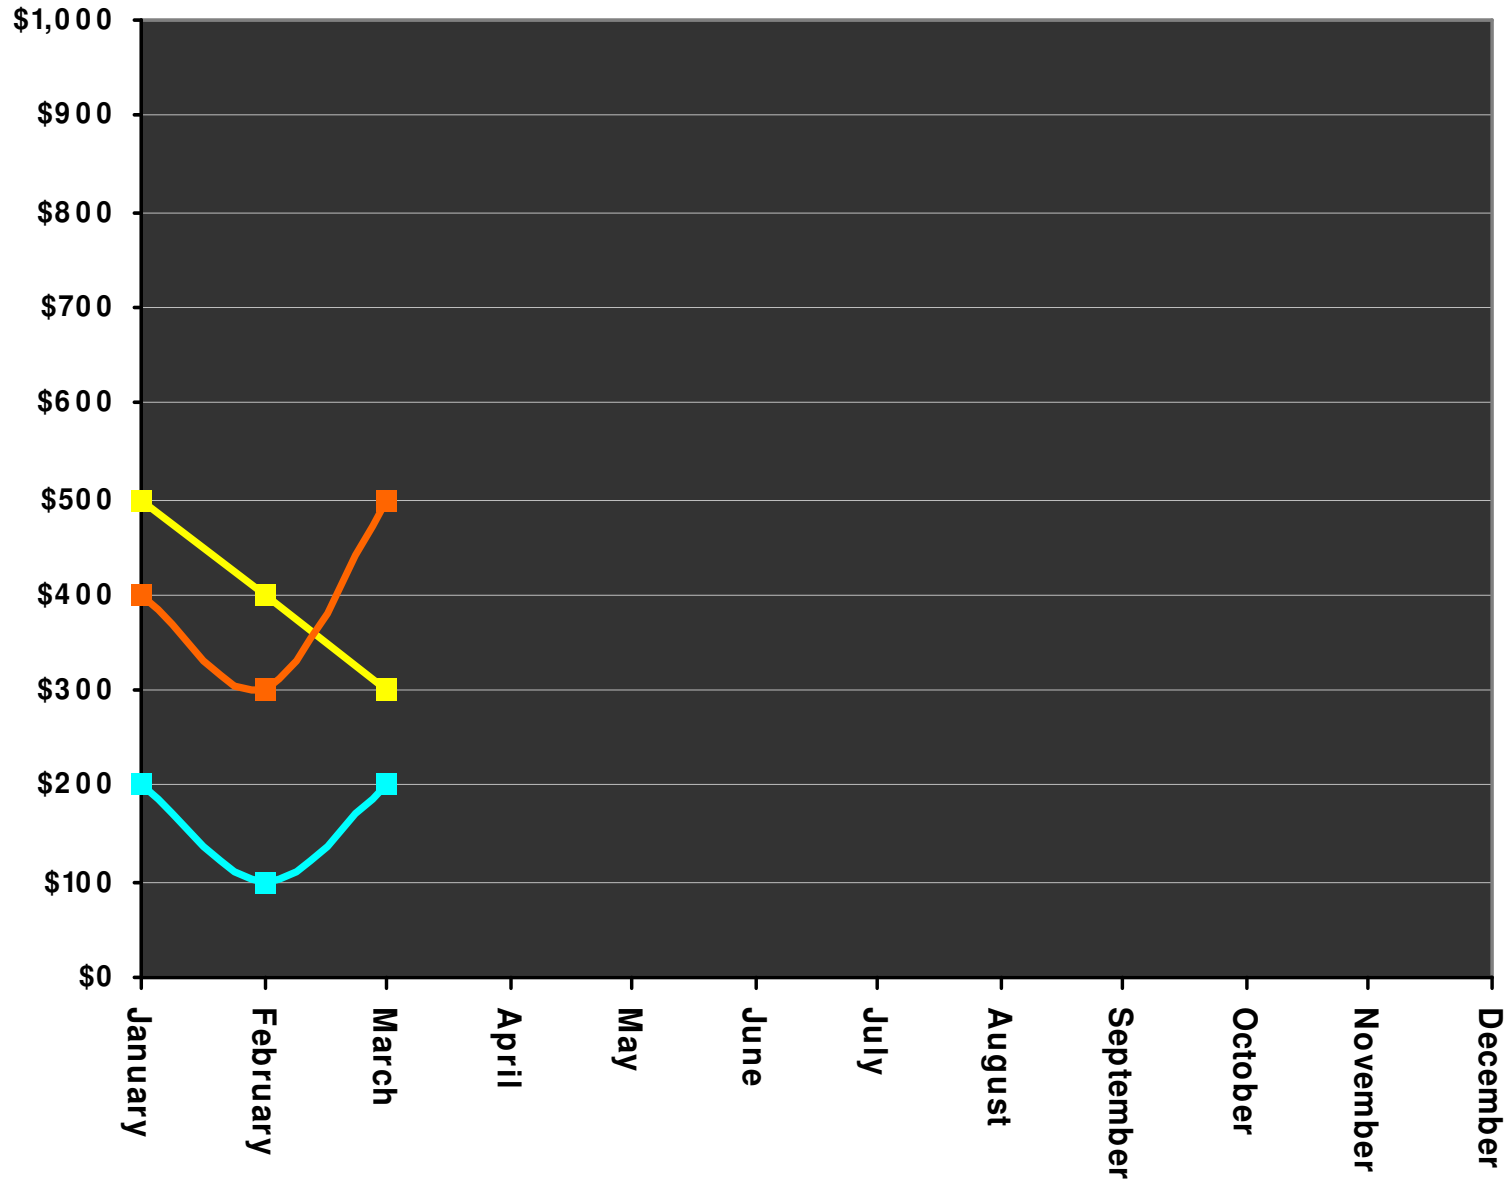

January

February

March

Prices this month
Banana Phone \$300
Honey Beer \$500
Higgs Research \$200

April

Prices this month
Banana Phone \$200
Honey Beer \$700
Higgs Research \$400

May

Prices this month
Banana Phone \$300
Honey Beer \$600
Higgs Research \$400

June

Prices this month
Banana Phone \$400
Honey Beer \$800
Higgs Research \$600

July

Prices this month
Banana Phone \$400
Honey Beer \$700
Higgs Research \$300

August

September

October

November

December