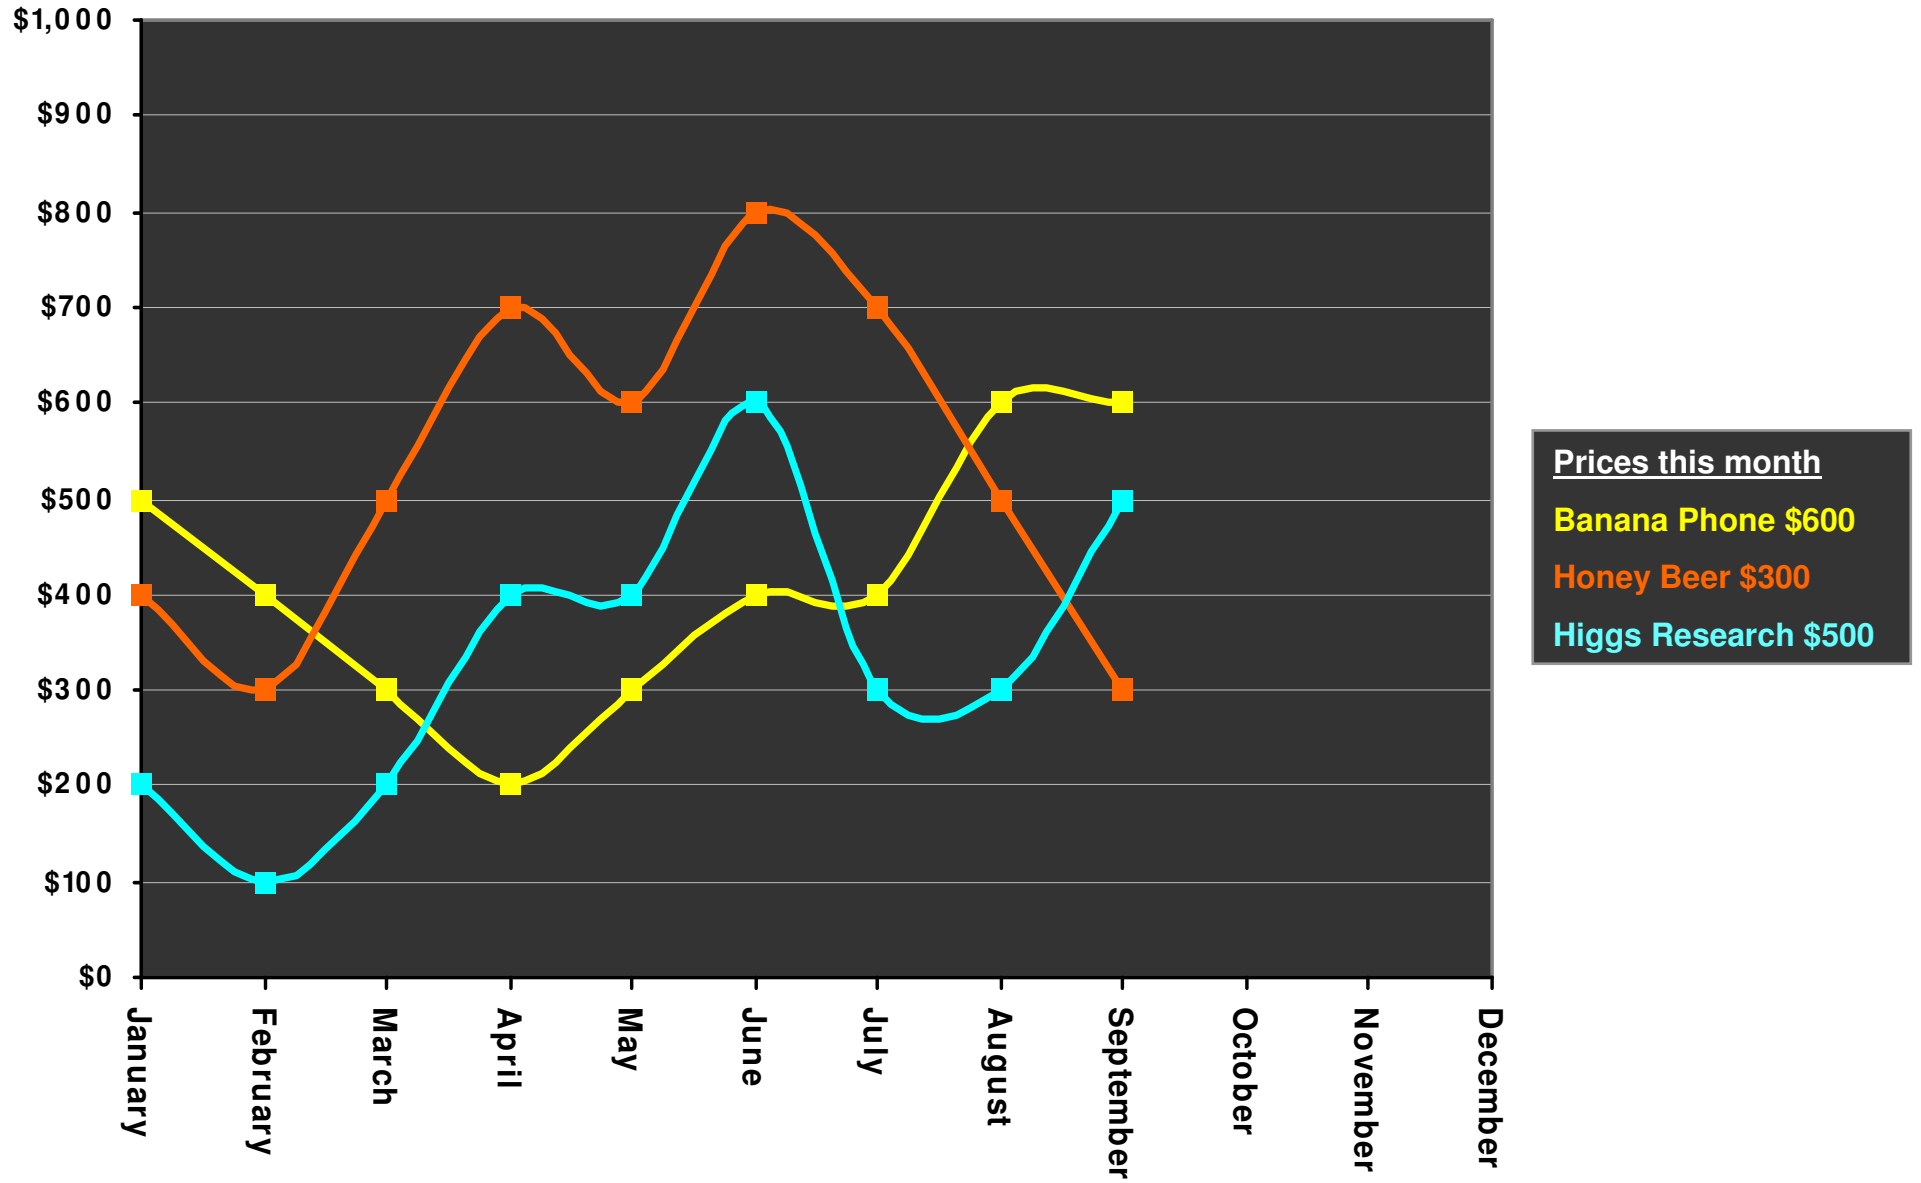

January

February

March

Prices this month
Banana Phone \$300
Honey Beer \$500
Higgs Research \$200

April

Prices this month
Banana Phone \$200
Honey Beer \$700
Higgs Research \$400

May

Prices this month
Banana Phone \$300
Honey Beer \$600
Higgs Research \$400

June

Prices this month
Banana Phone \$400
Honey Beer \$800
Higgs Research \$600

July

Prices this month
Banana Phone \$400
Honey Beer \$700
Higgs Research \$300

August

September

October

November

December