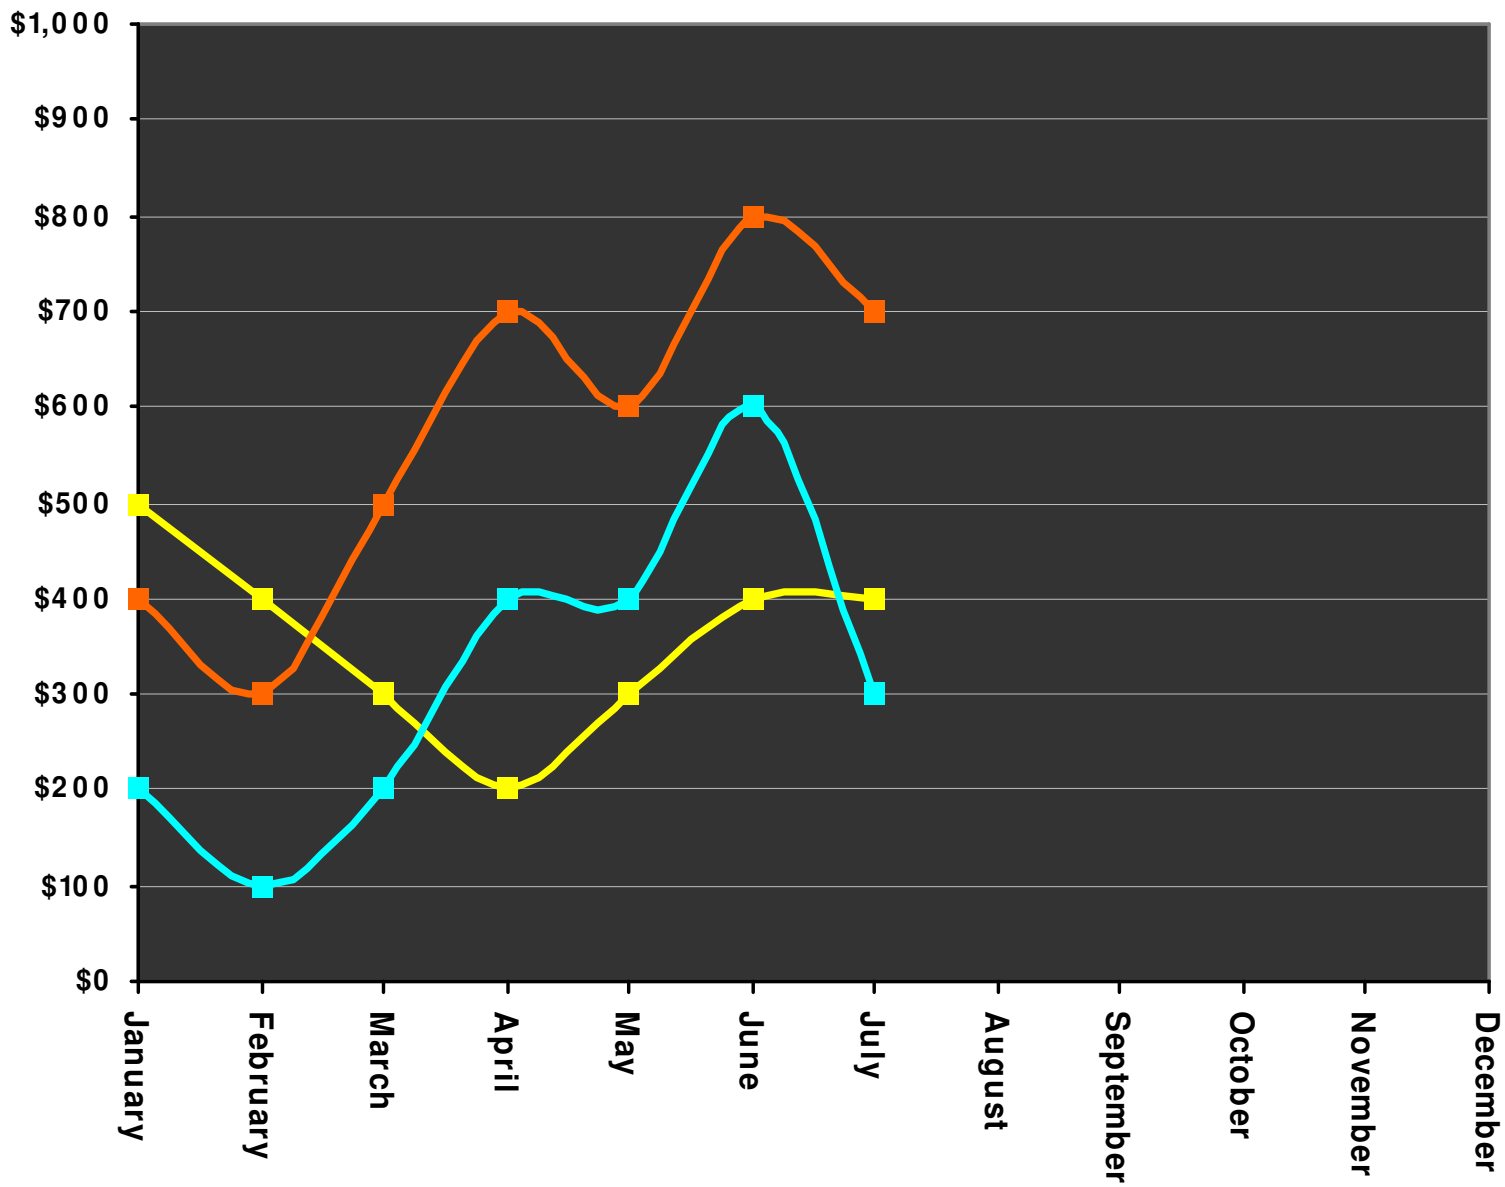

January

February

March

Prices this month
Banana Phone \$300
Honey Beer \$500
Higgs Research \$200

April

Prices this month
Banana Phone \$200
Honey Beer \$700
Higgs Research \$400

May

Prices this month
Banana Phone \$300
Honey Beer \$600
Higgs Research \$400

June

Prices this month
Banana Phone \$400
Honey Beer \$800
Higgs Research \$600

July

Prices this month
Banana Phone \$400
Honey Beer \$700
Higgs Research \$300

August

September

October

November

December