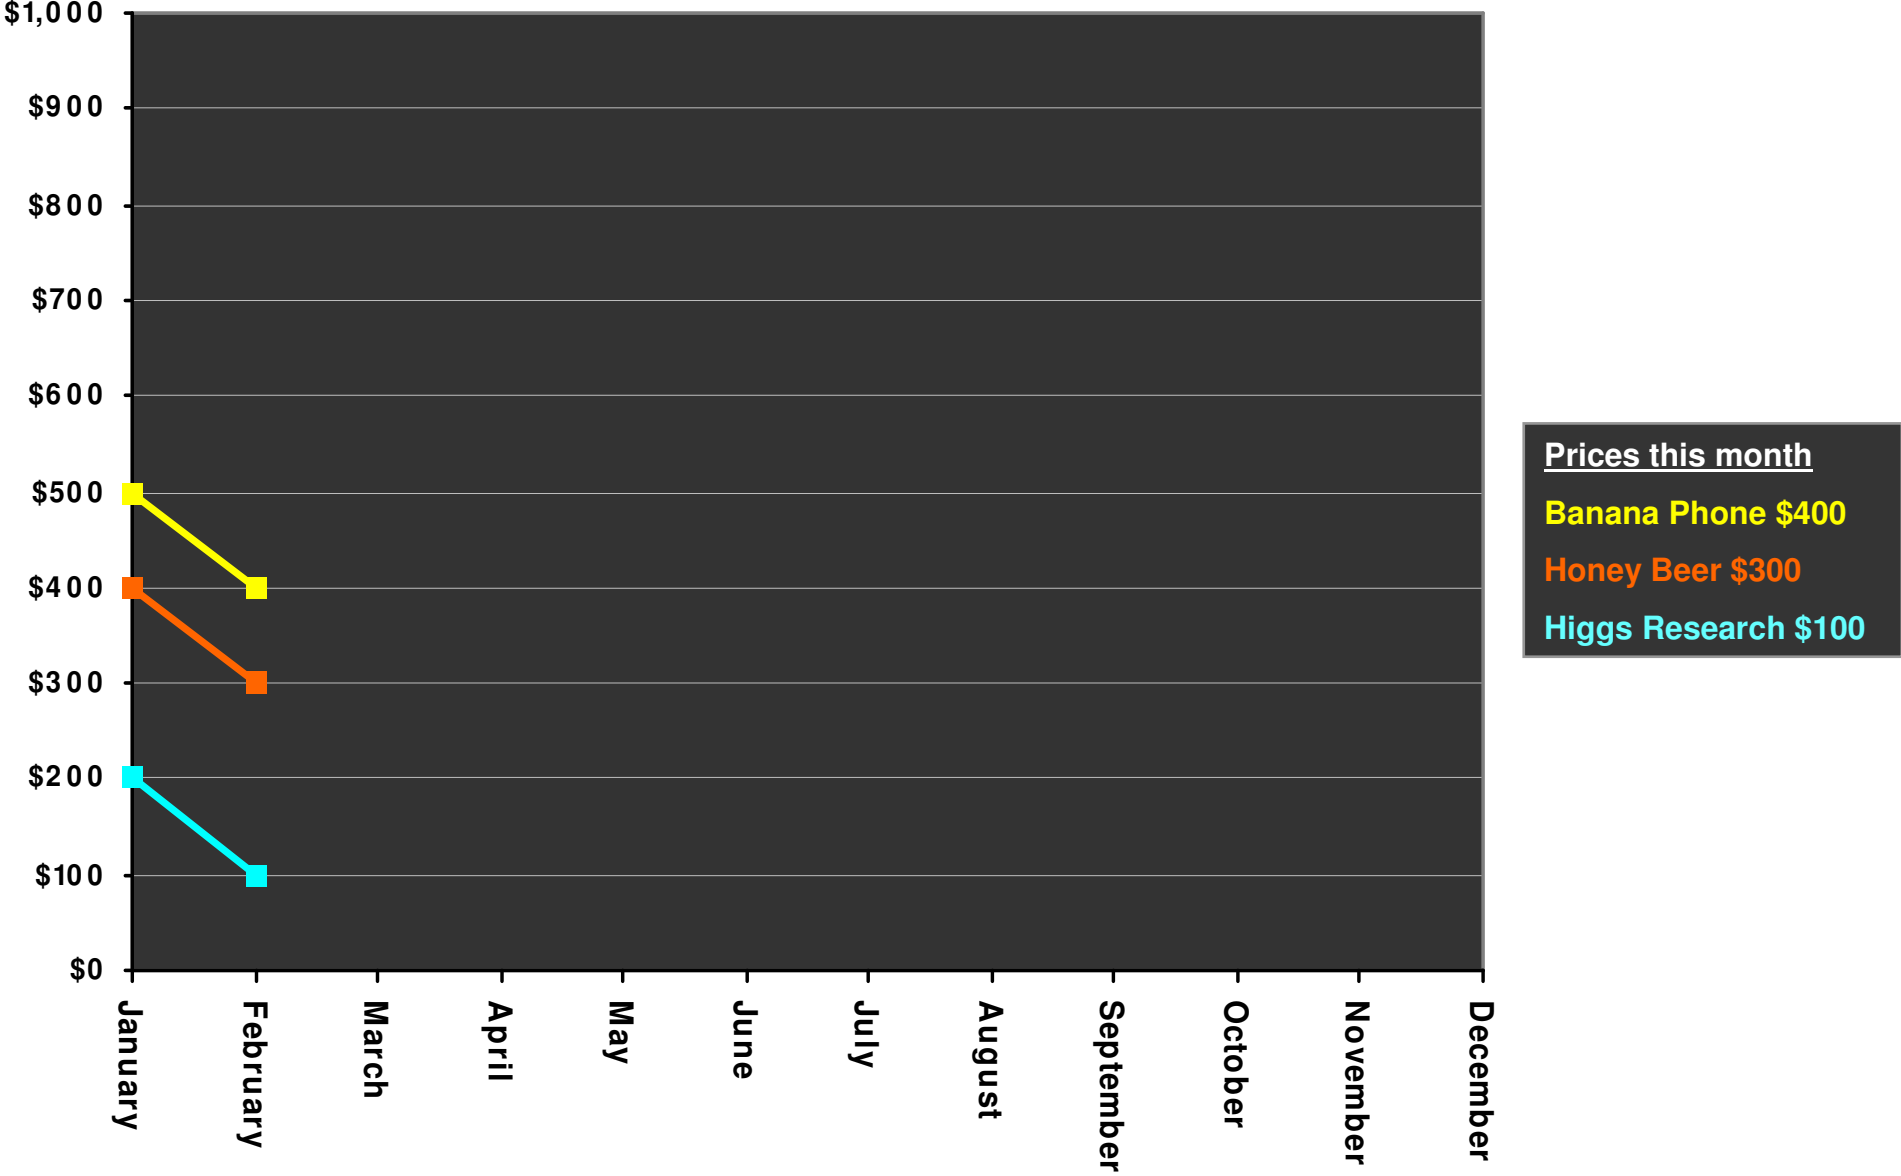

January

February

March

Prices this month
Banana Phone \$300
Honey Beer \$500
Higgs Research \$200

April

Prices this month
Banana Phone \$200
Honey Beer \$700
Higgs Research \$400

May

Prices this month
Banana Phone \$300
Honey Beer \$600
Higgs Research \$400

June

Prices this month
Banana Phone \$400
Honey Beer \$800
Higgs Research \$600

July

Prices this month
Banana Phone \$400
Honey Beer \$700
Higgs Research \$300

August

September

October

November

December