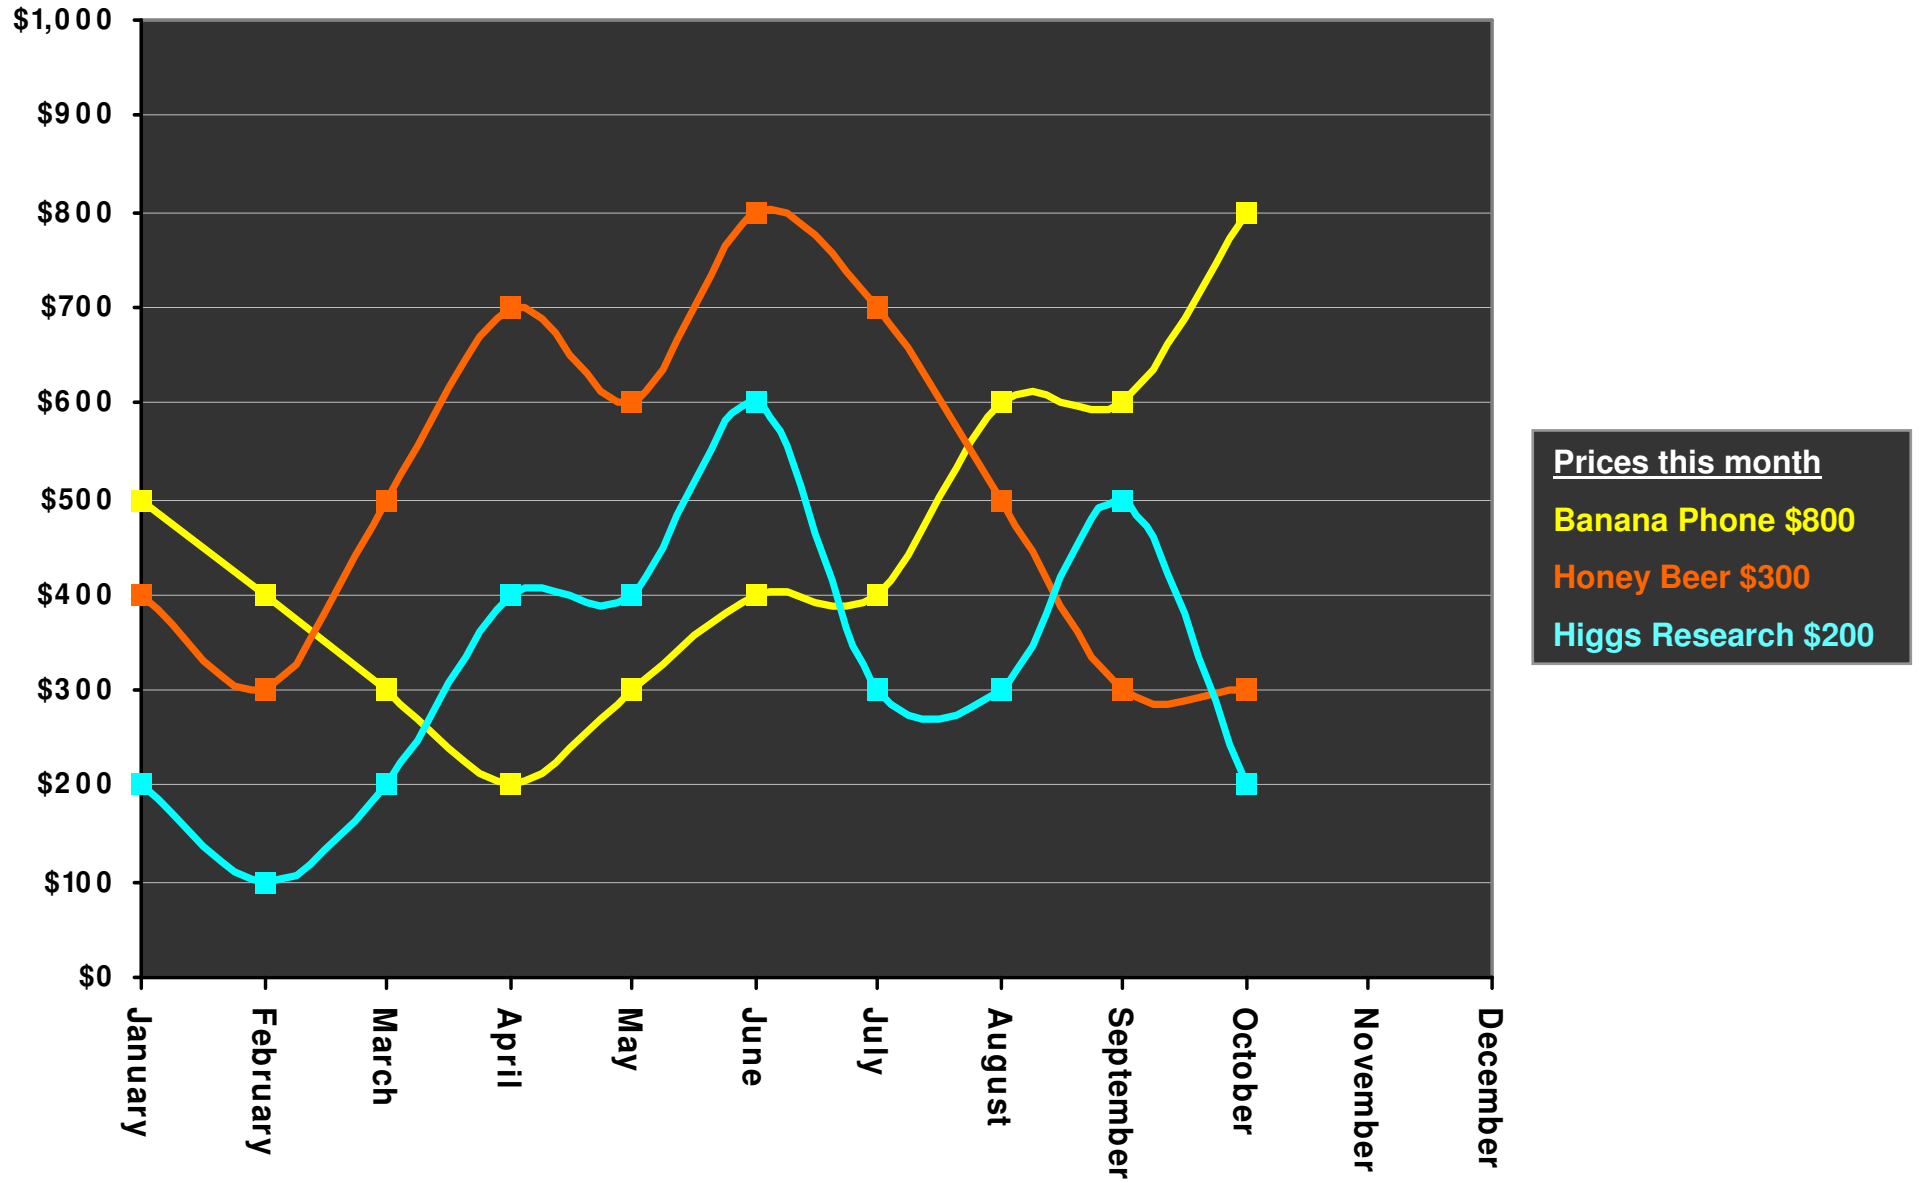

January

February

March

Prices this month
Banana Phone \$300
Honey Beer \$500
Higgs Research \$200

April

Prices this month
Banana Phone \$200
Honey Beer \$700
Higgs Research \$400

May

Prices this month
Banana Phone \$300
Honey Beer \$600
Higgs Research \$400

June

Prices this month
Banana Phone \$400
Honey Beer \$800
Higgs Research \$600

July

Prices this month
Banana Phone \$400
Honey Beer \$700
Higgs Research \$300

August

September

October

November

December