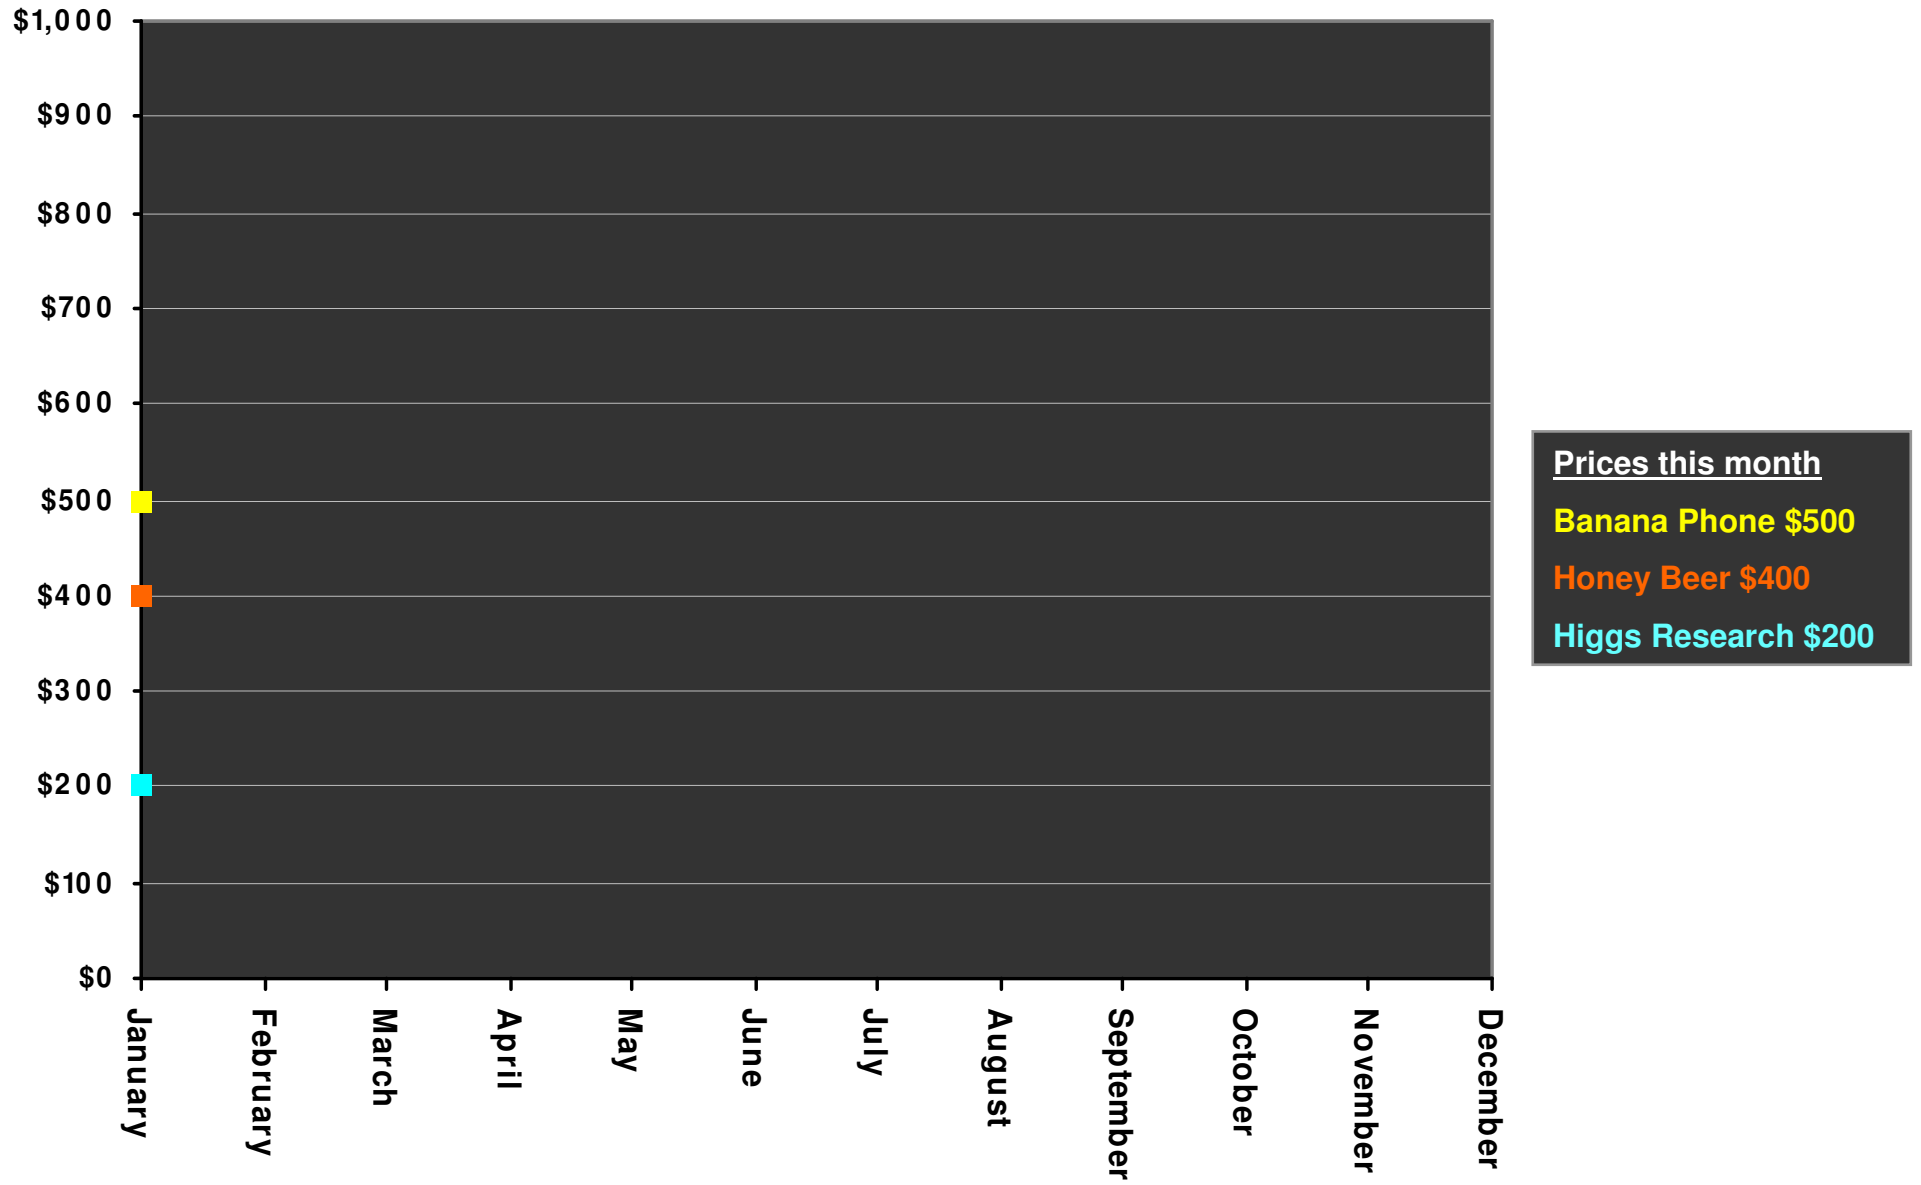

January

February

March

Prices this month
Banana Phone \$300
Honey Beer \$500
Higgs Research \$200

April

Prices this month
Banana Phone \$200
Honey Beer \$700
Higgs Research \$400

May

Prices this month
Banana Phone \$300
Honey Beer \$600
Higgs Research \$400

June

Prices this month
Banana Phone \$400
Honey Beer \$800
Higgs Research \$600

July

Prices this month
Banana Phone \$400
Honey Beer \$700
Higgs Research \$300

August

September

October

November

December