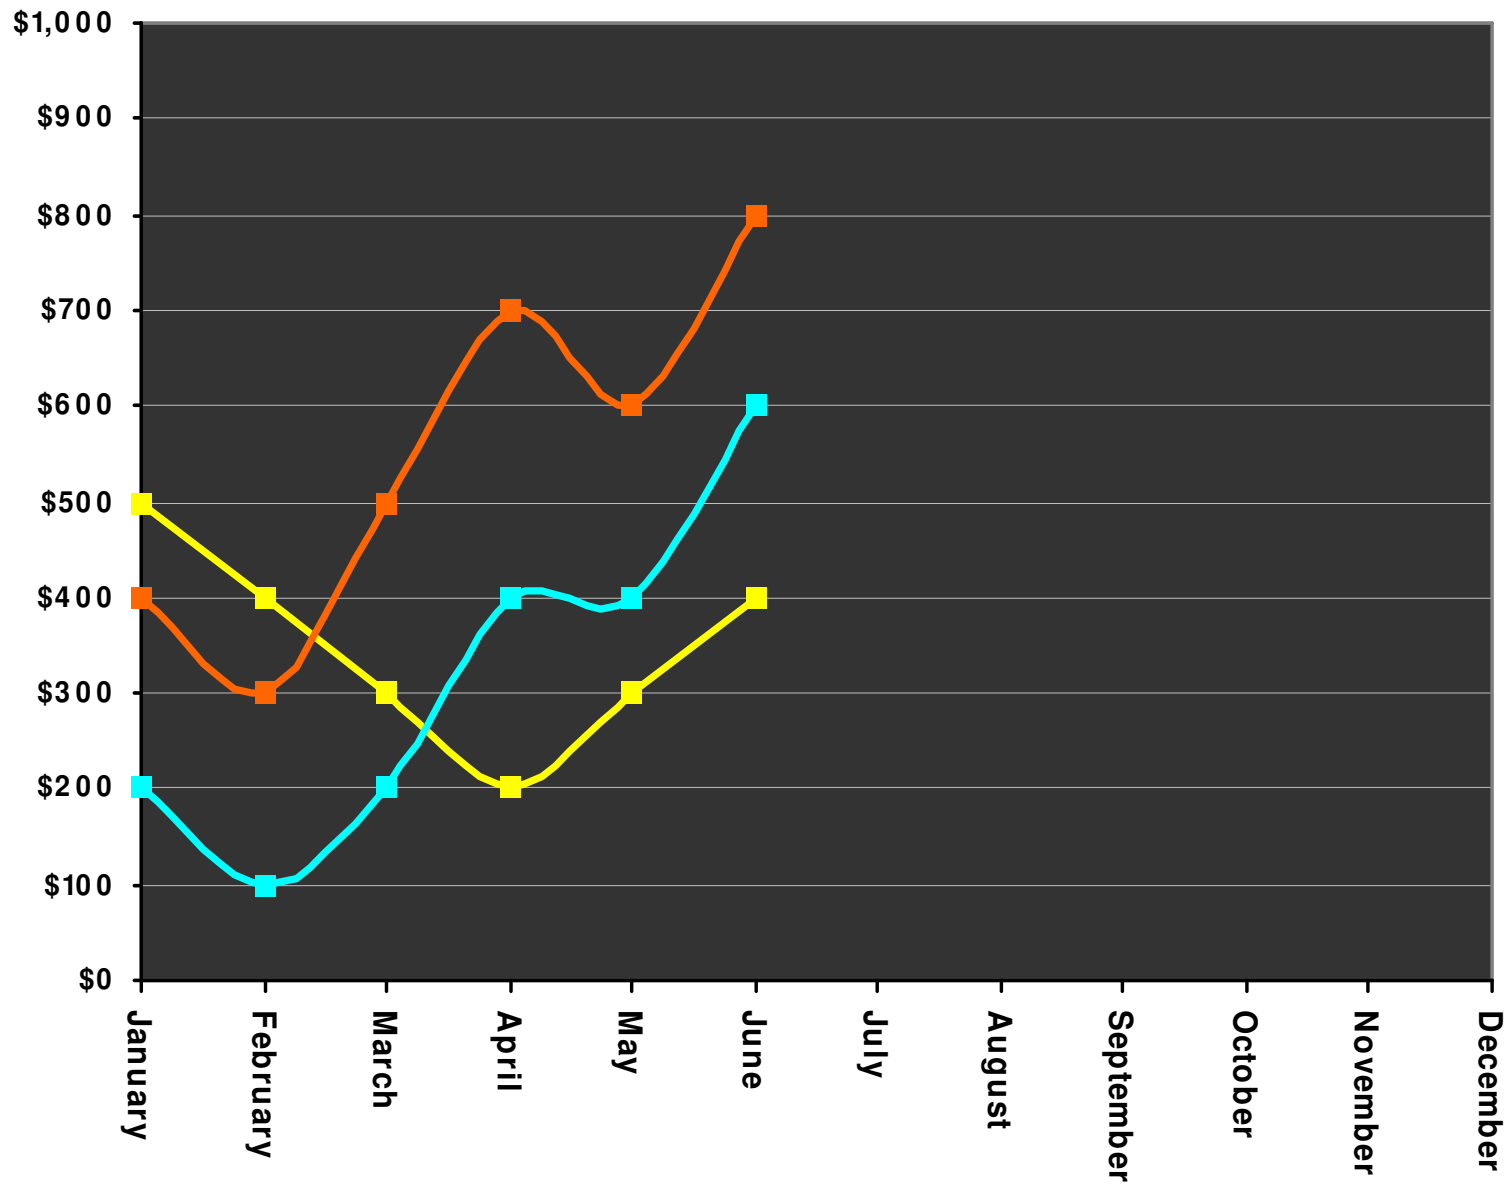

January

February

March

Prices this month
Banana Phone \$300
Honey Beer \$500
Higgs Research \$200

April

Prices this month
Banana Phone \$200
Honey Beer \$700
Higgs Research \$400

May

Prices this month
Banana Phone \$300
Honey Beer \$600
Higgs Research \$400

June

Prices this month
Banana Phone \$400
Honey Beer \$800
Higgs Research \$600

July

Prices this month
Banana Phone \$400
Honey Beer \$700
Higgs Research \$300

August

September

October

November

December