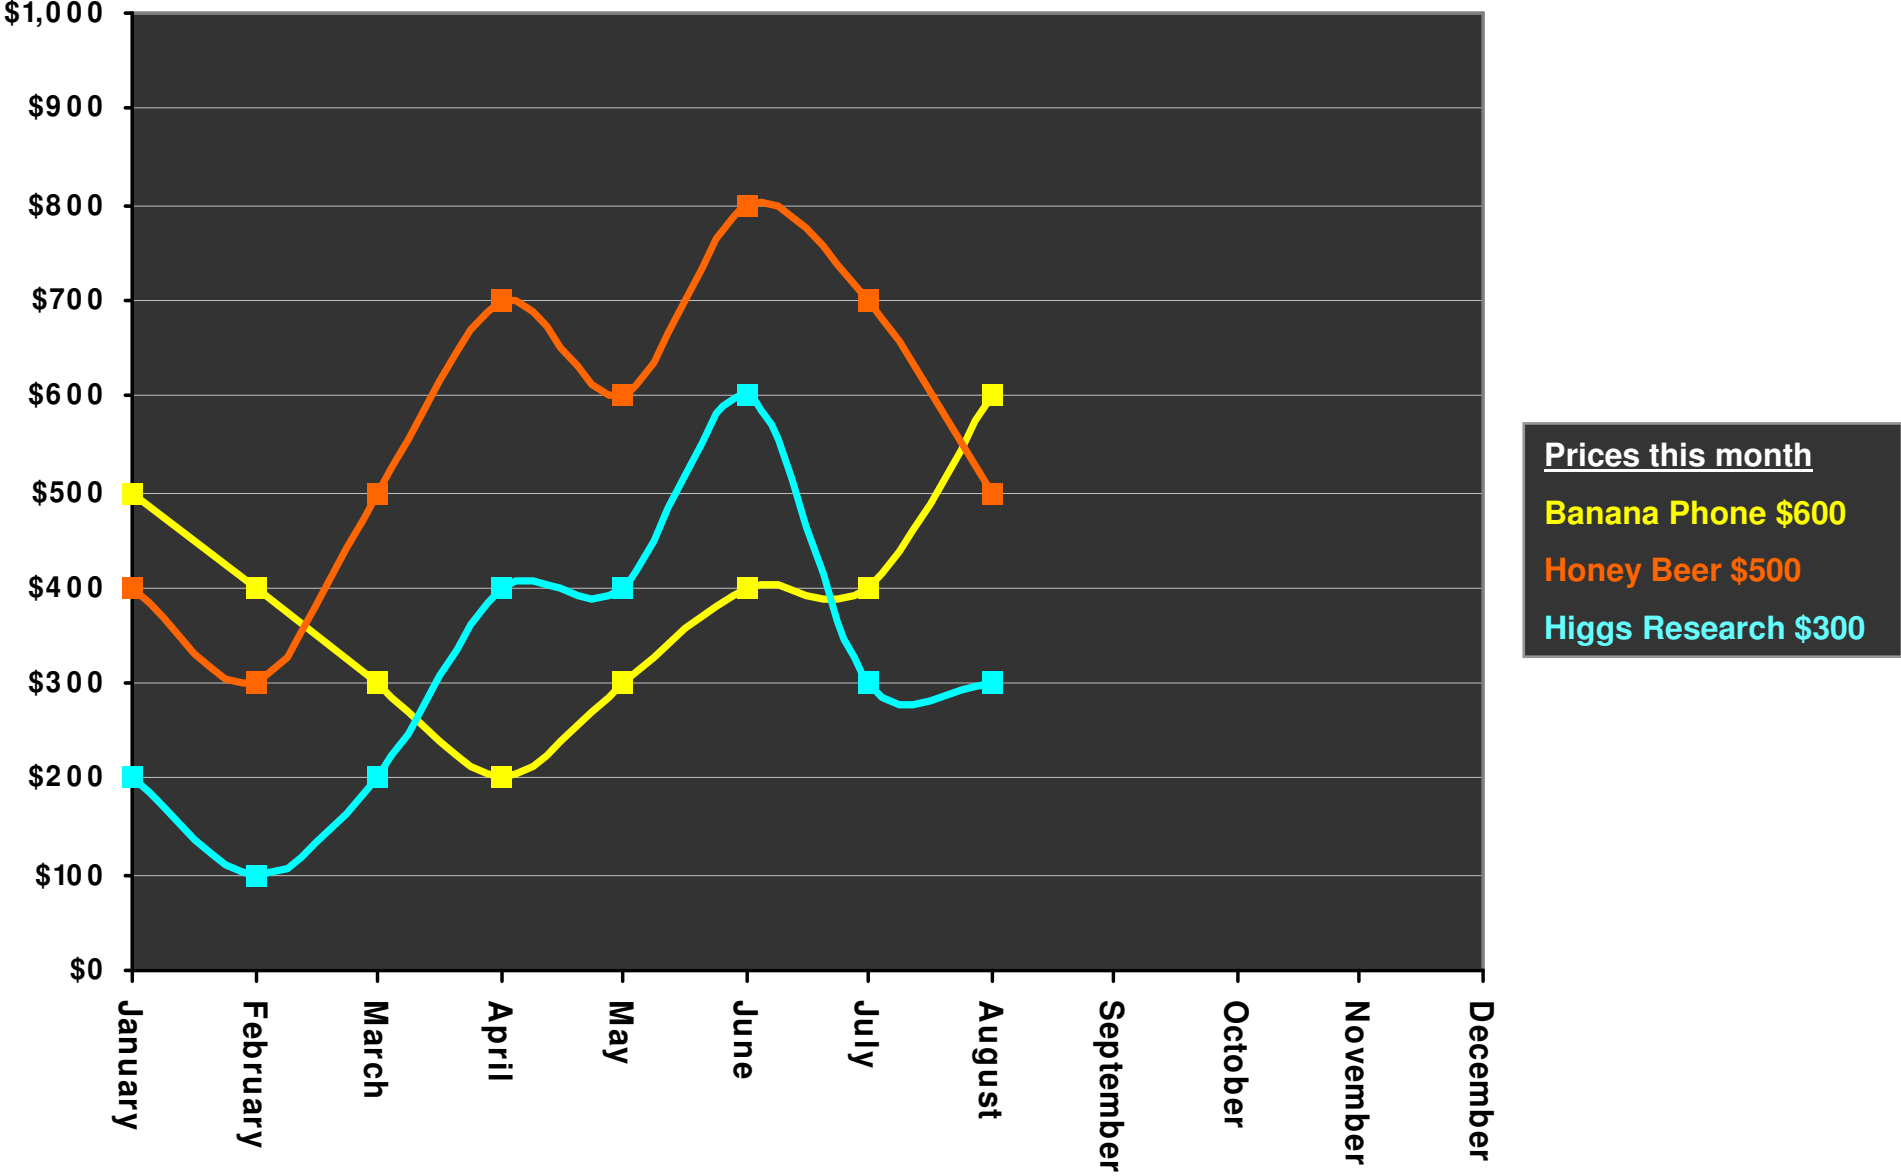

January

February

March

Prices this month
Banana Phone \$300
Honey Beer \$500
Higgs Research \$200

April

Prices this month
Banana Phone \$200
Honey Beer \$700
Higgs Research \$400

May

Prices this month
Banana Phone \$300
Honey Beer \$600
Higgs Research \$400

June

Prices this month
Banana Phone \$400
Honey Beer \$800
Higgs Research \$600

July

Prices this month
Banana Phone \$400
Honey Beer \$700
Higgs Research \$300

August

September

October

November

December