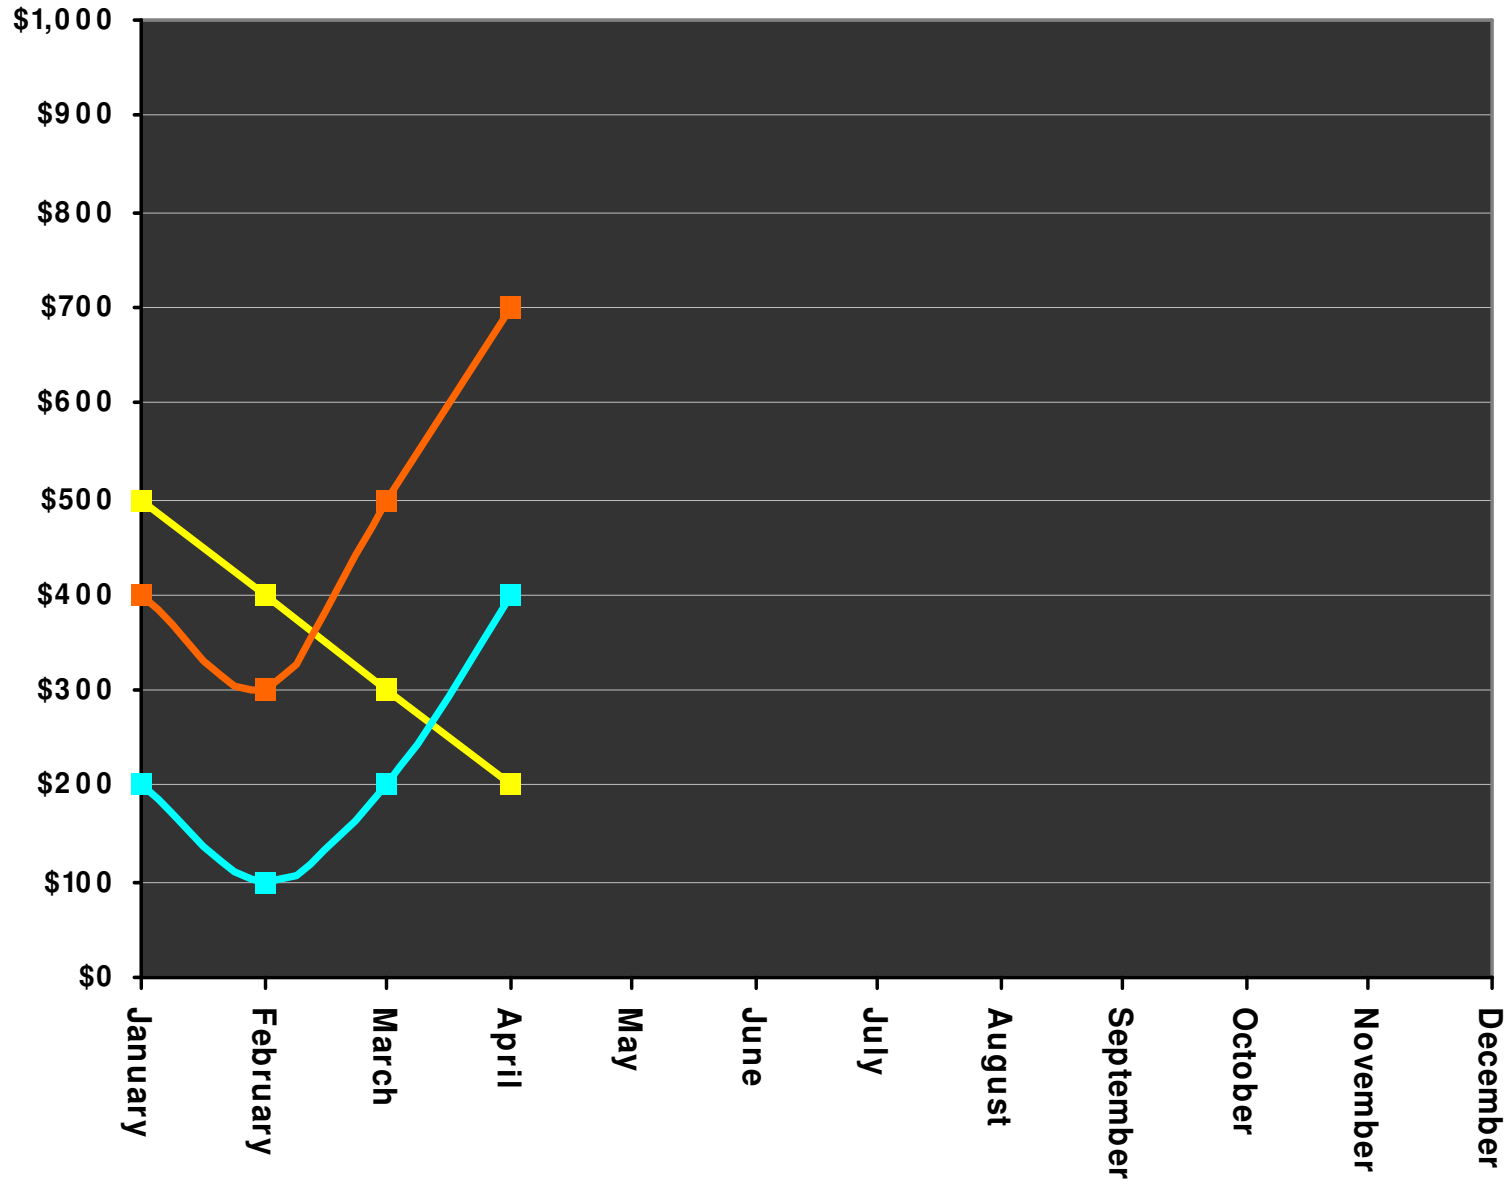

January

February

March

Prices this month
Banana Phone \$300
Honey Beer \$500
Higgs Research \$200

April

Prices this month
Banana Phone \$200
Honey Beer \$700
Higgs Research \$400

May

Prices this month
Banana Phone \$300
Honey Beer \$600
Higgs Research \$400

June

Prices this month
Banana Phone \$400
Honey Beer \$800
Higgs Research \$600

July

Prices this month
Banana Phone \$400
Honey Beer \$700
Higgs Research \$300

August

September

October

November

December